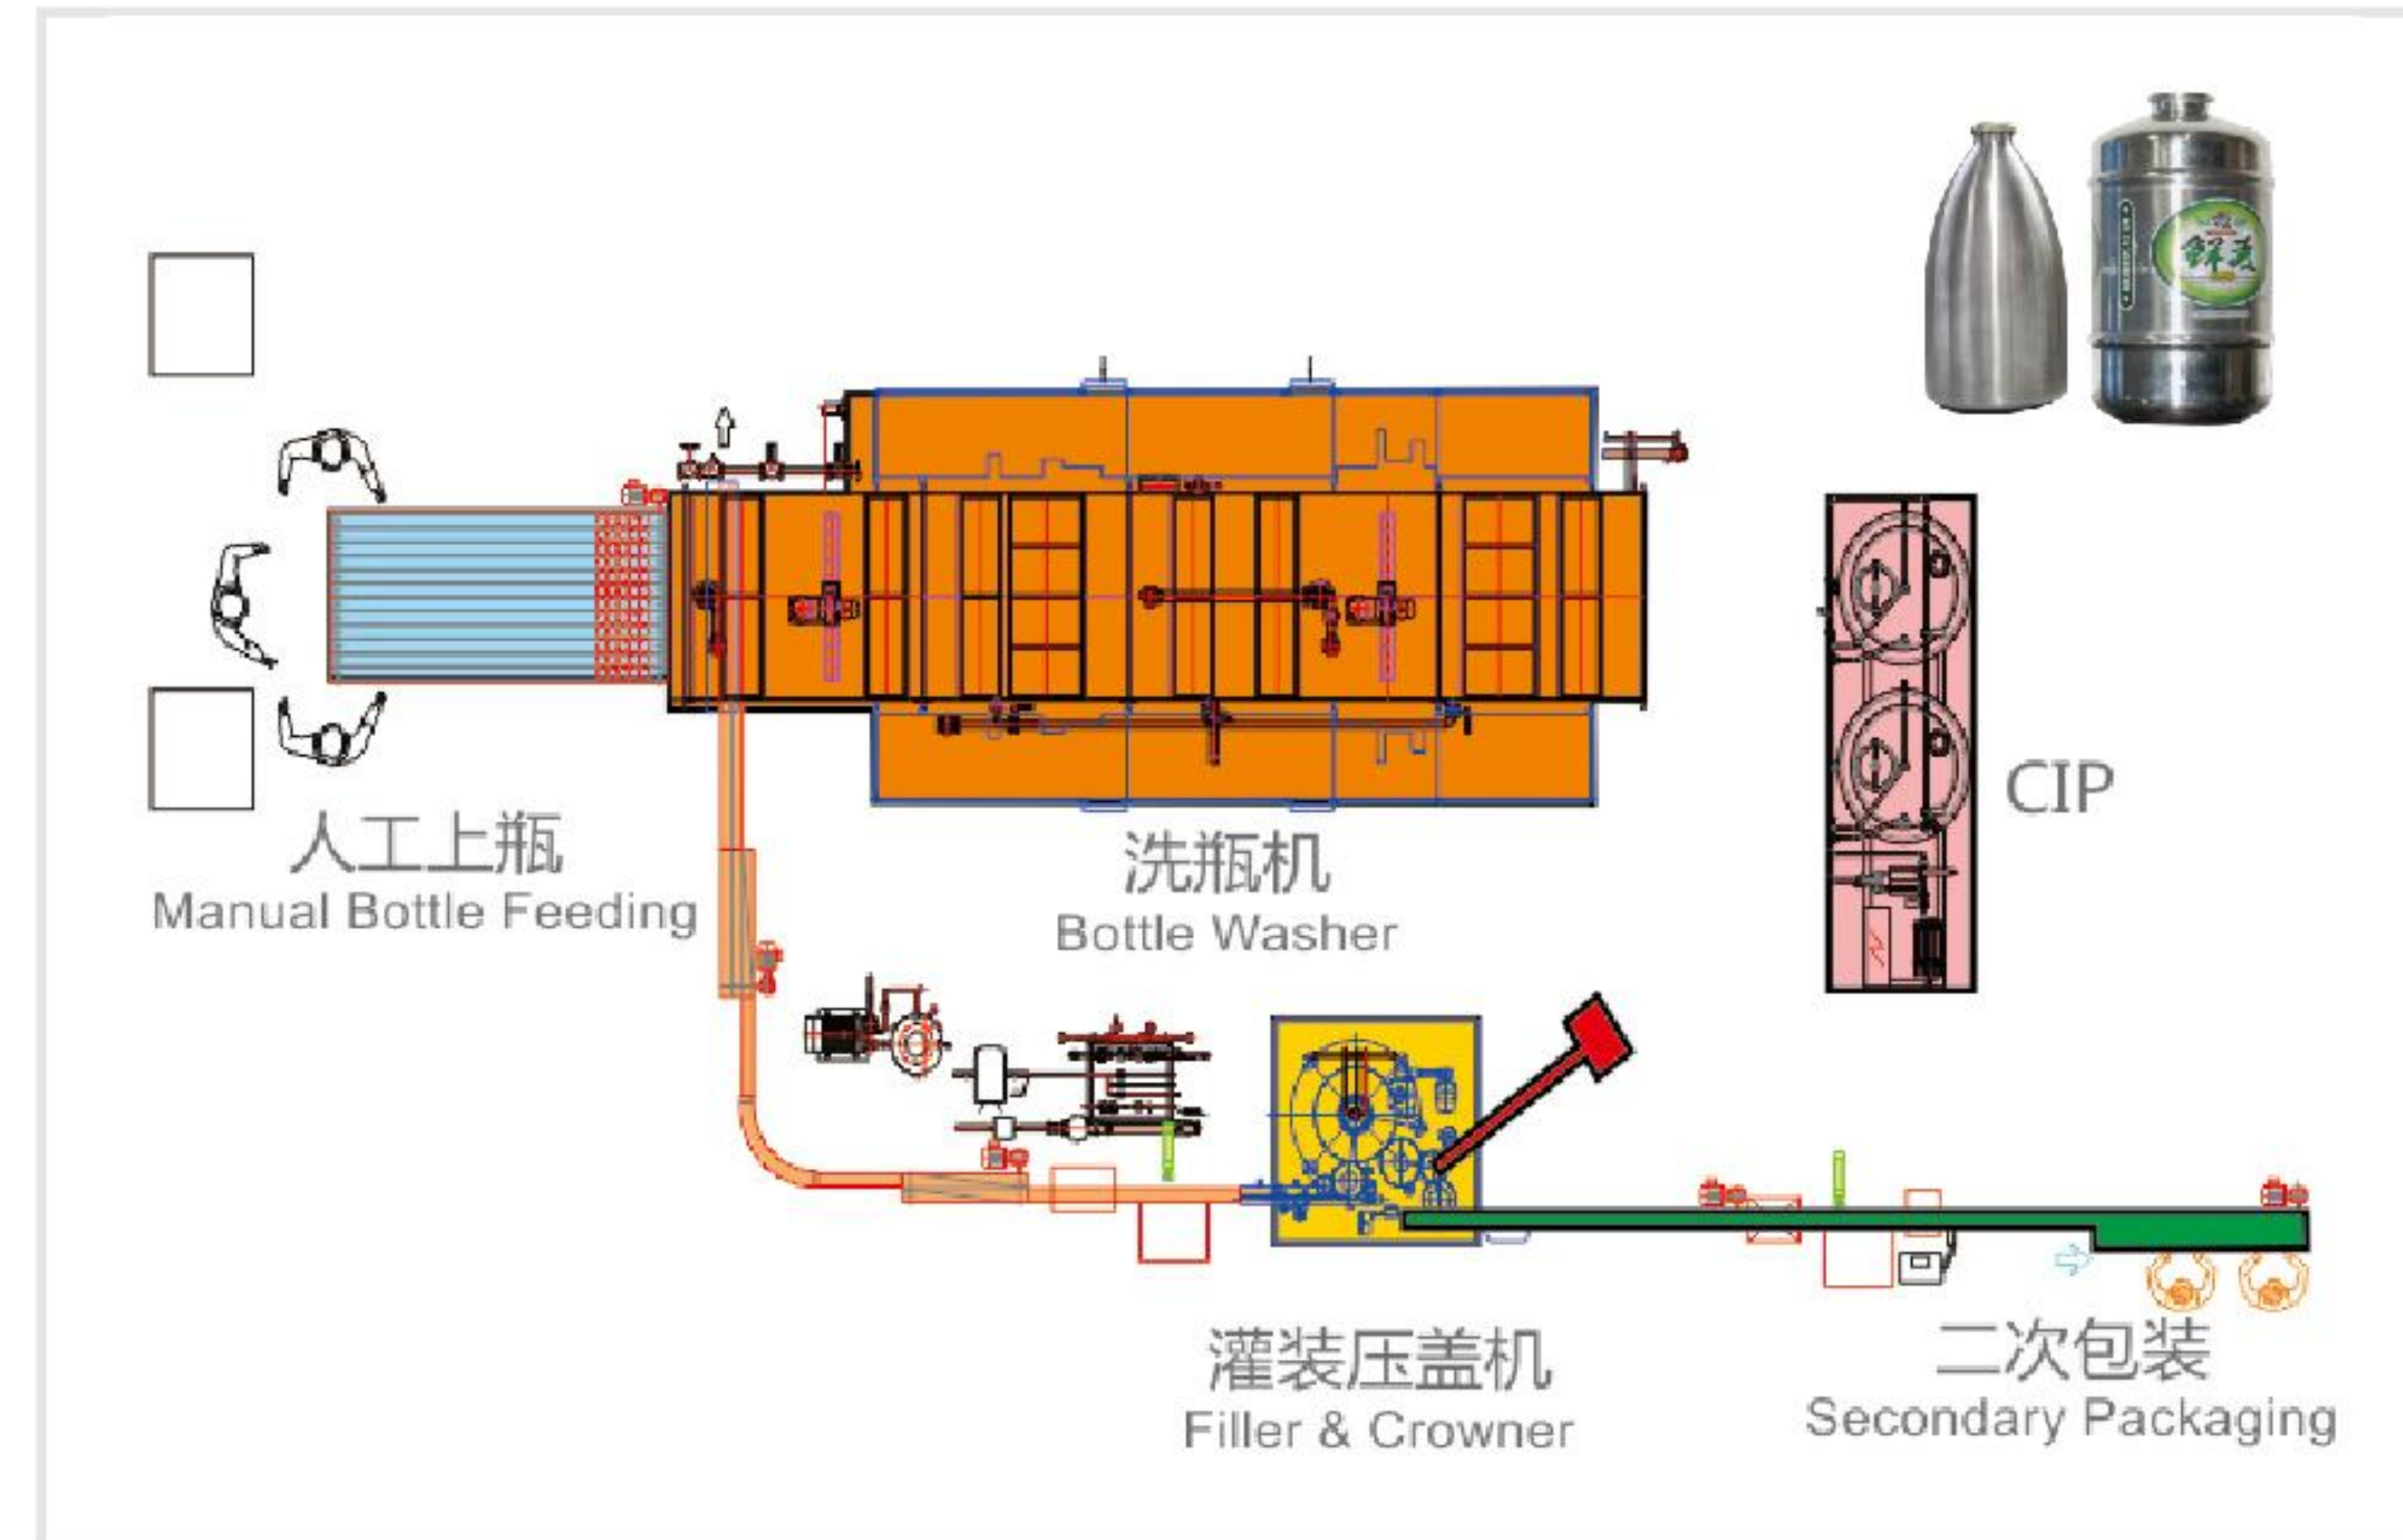

不锈钢瓶啤酒生产线
Stainless Steel Bottling Line