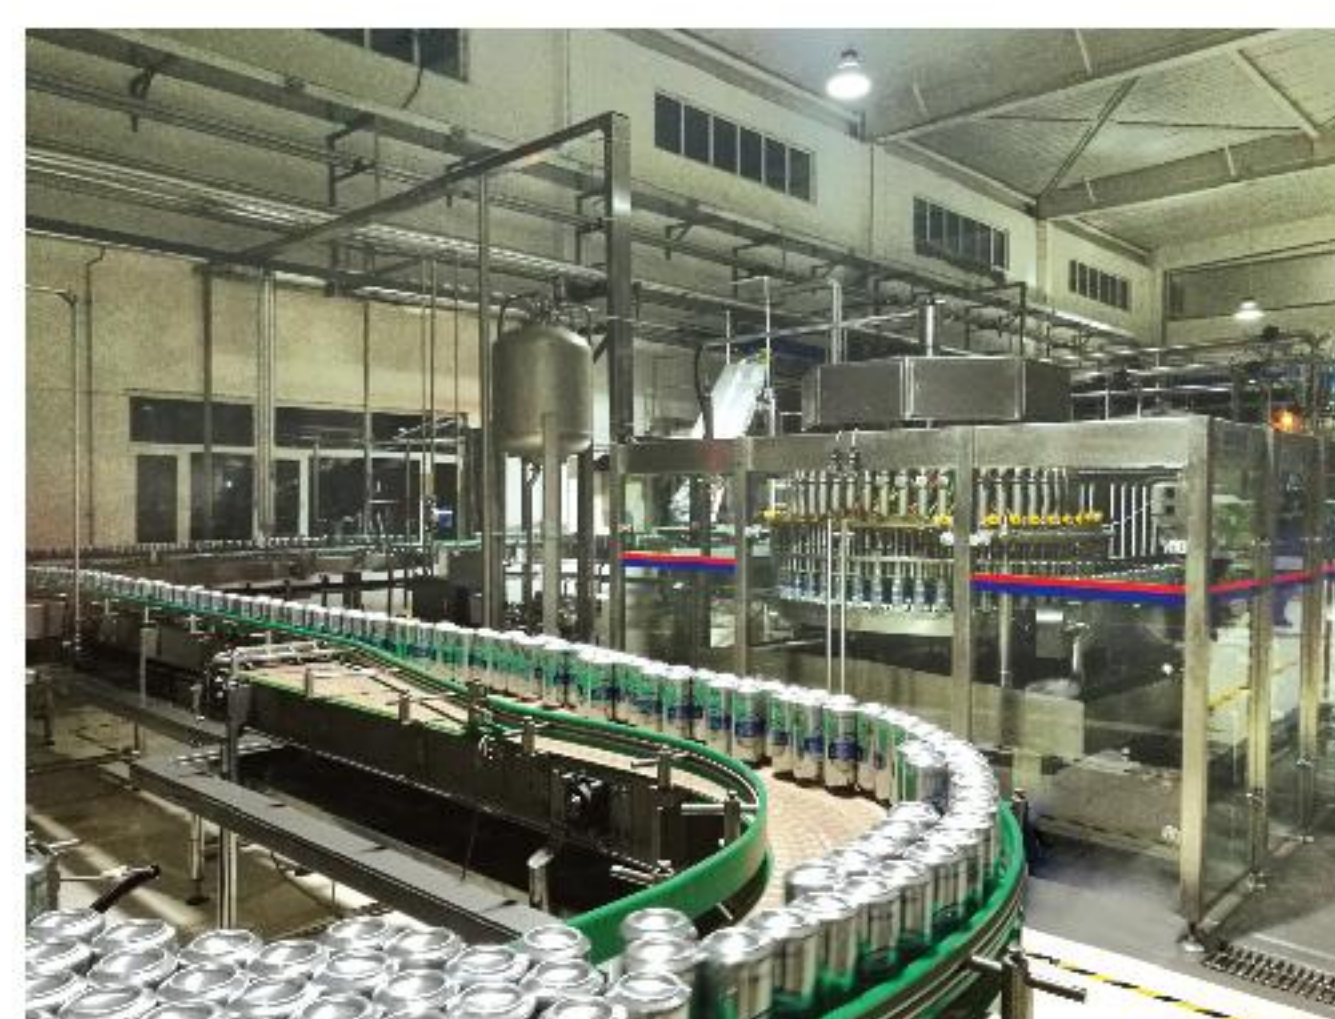

易拉罐精酿啤酒生产线

Canning Line for Craft Beer

主要性能和优点

Main Features and Advantages

1. 额定产量6,000–18,000罐/小时系列化机型；
   - 设备模块化设计，灌装封口一体化，占地面积极小；
   - 由15头或以上灌装机、3头或以上封口机组成；
   - 电子阀等压灌装，触摸屏便捷调整单个灌装阀；
   - 集中管站设计，客户接入啤酒、CO2、压缩空气、水等介质即可生产；
   - 罐型更换快捷、方便；
   - 先进的自动化控制系统，生产过程全自动，只需1人即可操作、甚至无人化操作；
   - 完善的设备卫生和清洗设计。
2. Applicable for the line speed from 6,000cph to 18,000cph;
   - Integrated structure for filler and seamer, modular design with very small machine size;
   - 15pcs or more filling valves, 3pcs or more seaming heads;
   - Electronic counter pressure filling, easy adjustment of individual valve on HMI;
   - Centralized piping manifolds for product and utilities connection;
   - Quick changeover between can sizes;
   - Advanced automatic control system, which requires 1 even no operator;
   - Considerate sanitary and cleaning design.

易拉罐精酿啤酒设备 Canning Line for Craft Beer					
机型型号 Machine model	额定产能 Capacity	灌装阀数 No. of filling valves	封盖头数 No. of capping heads	灌装型式 Filling principle	外形尺寸(mm) Outer dimension (mm)
YLGD1503	6,000CPH	15pcs	3pcs	电子阀 Electronic volumetric	2630x2059x2857
YLGD2004	9,000CPH	20pcs	4pcs		2630x2059x2857
YLGD3206	18,000CPH	32pcs	6pcs		4560x3370x3200