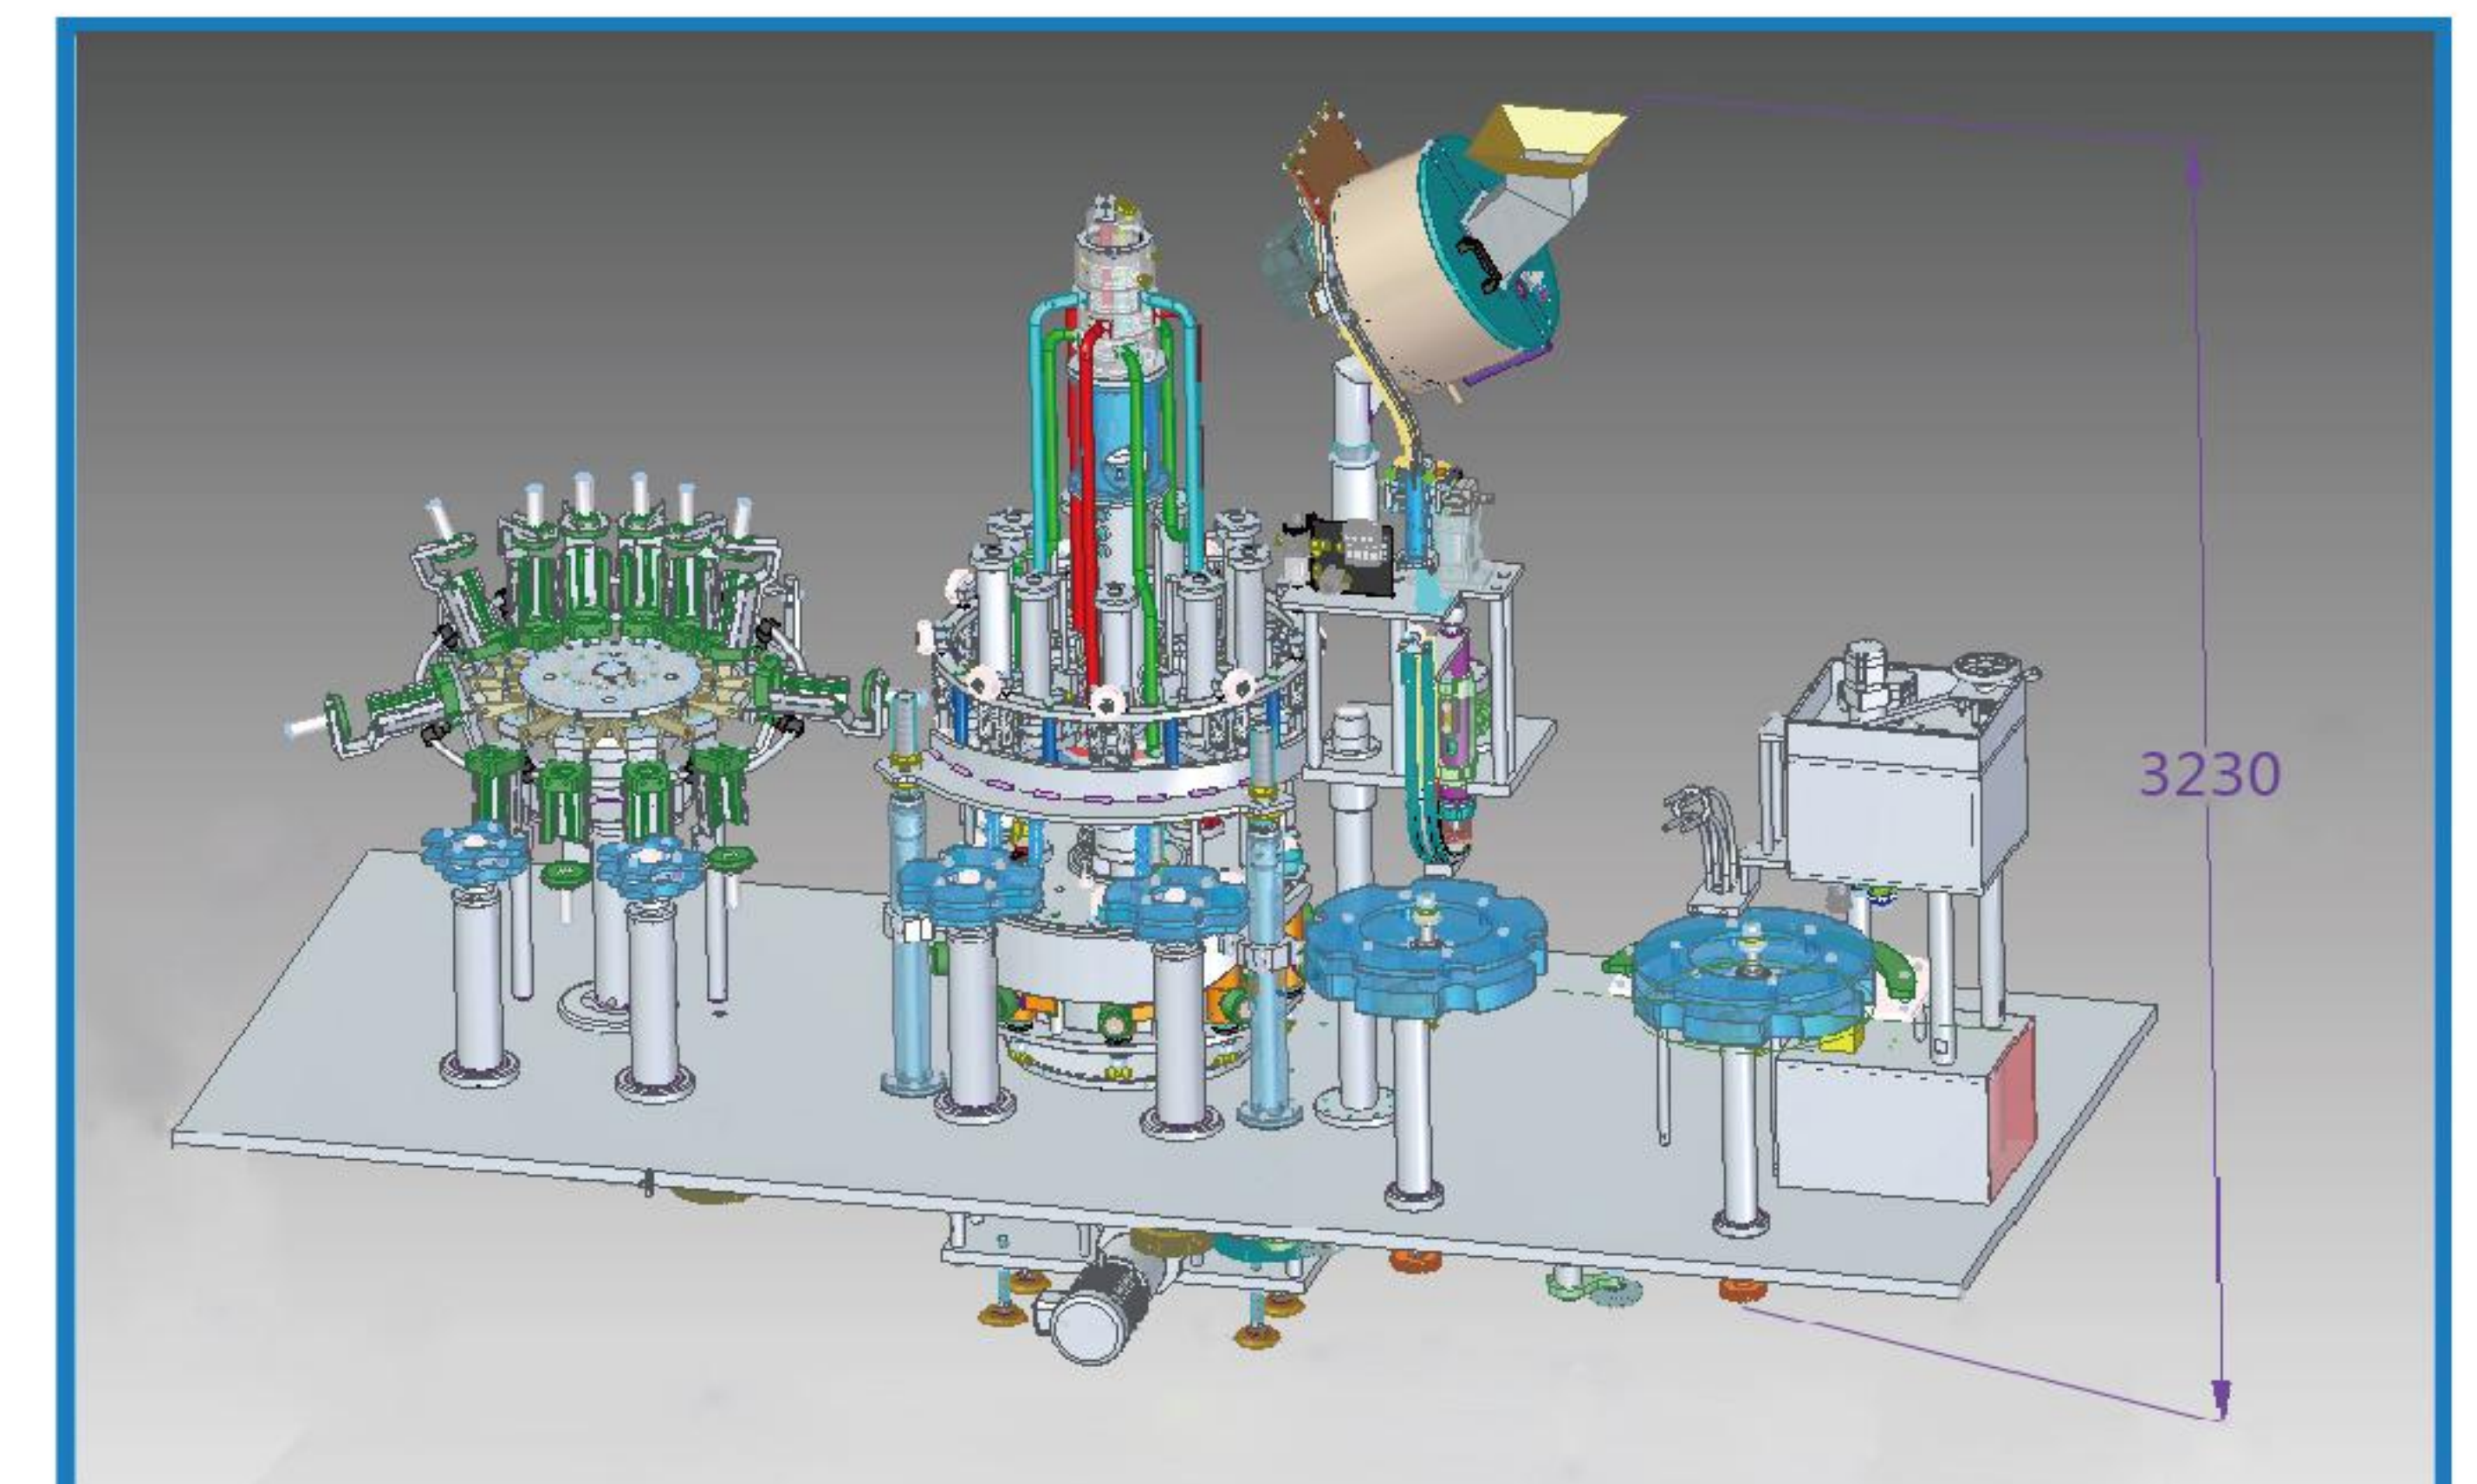

BG2000玻璃瓶/易拉罐啤酒灌装四合一组合机

Mode BG2000 All-in-One Solution for Craft Breweries

- 额定产量2,000瓶（罐）/小时；
- 组合机占地面积极小，由12头冲瓶（罐）机、9头灌装机、1头压盖机和1头封罐机组成；
- 玻璃瓶、易拉罐通用，模块化设计，简单变更零件即可；
- 冲瓶、冲罐一体化；
- 玻璃瓶、易拉罐灌装一体化，电子阀等压灌装，触摸屏便捷调整单个灌装阀；
- 压盖机可选拉环盖压盖机；
- 全自动单头封罐，性能可靠；
- 集中管站设计，客户接入啤酒、CO2、压缩空气、水等介质即可生产；
- 先进的自动化控制系统，生产过程全自动，只需1人即可操作、甚至无人化操作；
- 完善的设备卫生和清洗设计。

- Rated speed: 2,000 containers/hour;
- Requires limited space, 12pcs rinsing valves, 9pcs filling valves, 1pcs crowning head, 1pcs seaming head;
- Applicable for both glass and can, modular design, easily changeover;
- Bottle and can rinsing integrated in one mechanism;
- One filler for both bottle and can, electronic counter pressure filling, individual valve on line adjustment at HMI;
- Option of ring pull application for crowner;
- Automatic single head seaming with reliable performance;
- Centralized piping manifolds for product and utilities connection;
- Advanced automatic control system, which requires 1 even no operator;
- Considerate sanitary and cleaning design.

易拉罐精酿啤酒生产线

Canning Line for Craft Beer

主要性能和优点

Main Features and Advantages

- 额定产量6,000–18,000罐/小时系列化机型；
 - 设备模块化设计，灌装封口一体化，占地面积极小；
 - 由15头或以上灌装机、3头或以上封口机组成；
 - 电子阀等压灌装，触摸屏便捷调整单个灌装阀；
 - 集中管站设计，客户接入啤酒、CO2、压缩空气、水等介质即可生产；
 - 罐型更换快捷、方便；
 - 先进的自动化控制系统，生产过程全自动，只需1人即可操作、甚至无人化操作；
 - 完善的设备卫生和清洗设计。
- Applicable for the line speed from 6,000cph to 18,000cph;
 - Integrated structure for filler and seamer, modular design with very small machine size;
 - 15pcs or more filling valves, 3pcs or more seaming heads;
 - Electronic counter pressure filling, easy adjustment of individual valve on HMI;
 - Centralized piping manifolds for product and utilities connection;
 - Quick changeover between can sizes;
 - Advanced automatic control system, which requires 1 even no operator;
 - Considerate sanitary and cleaning design.