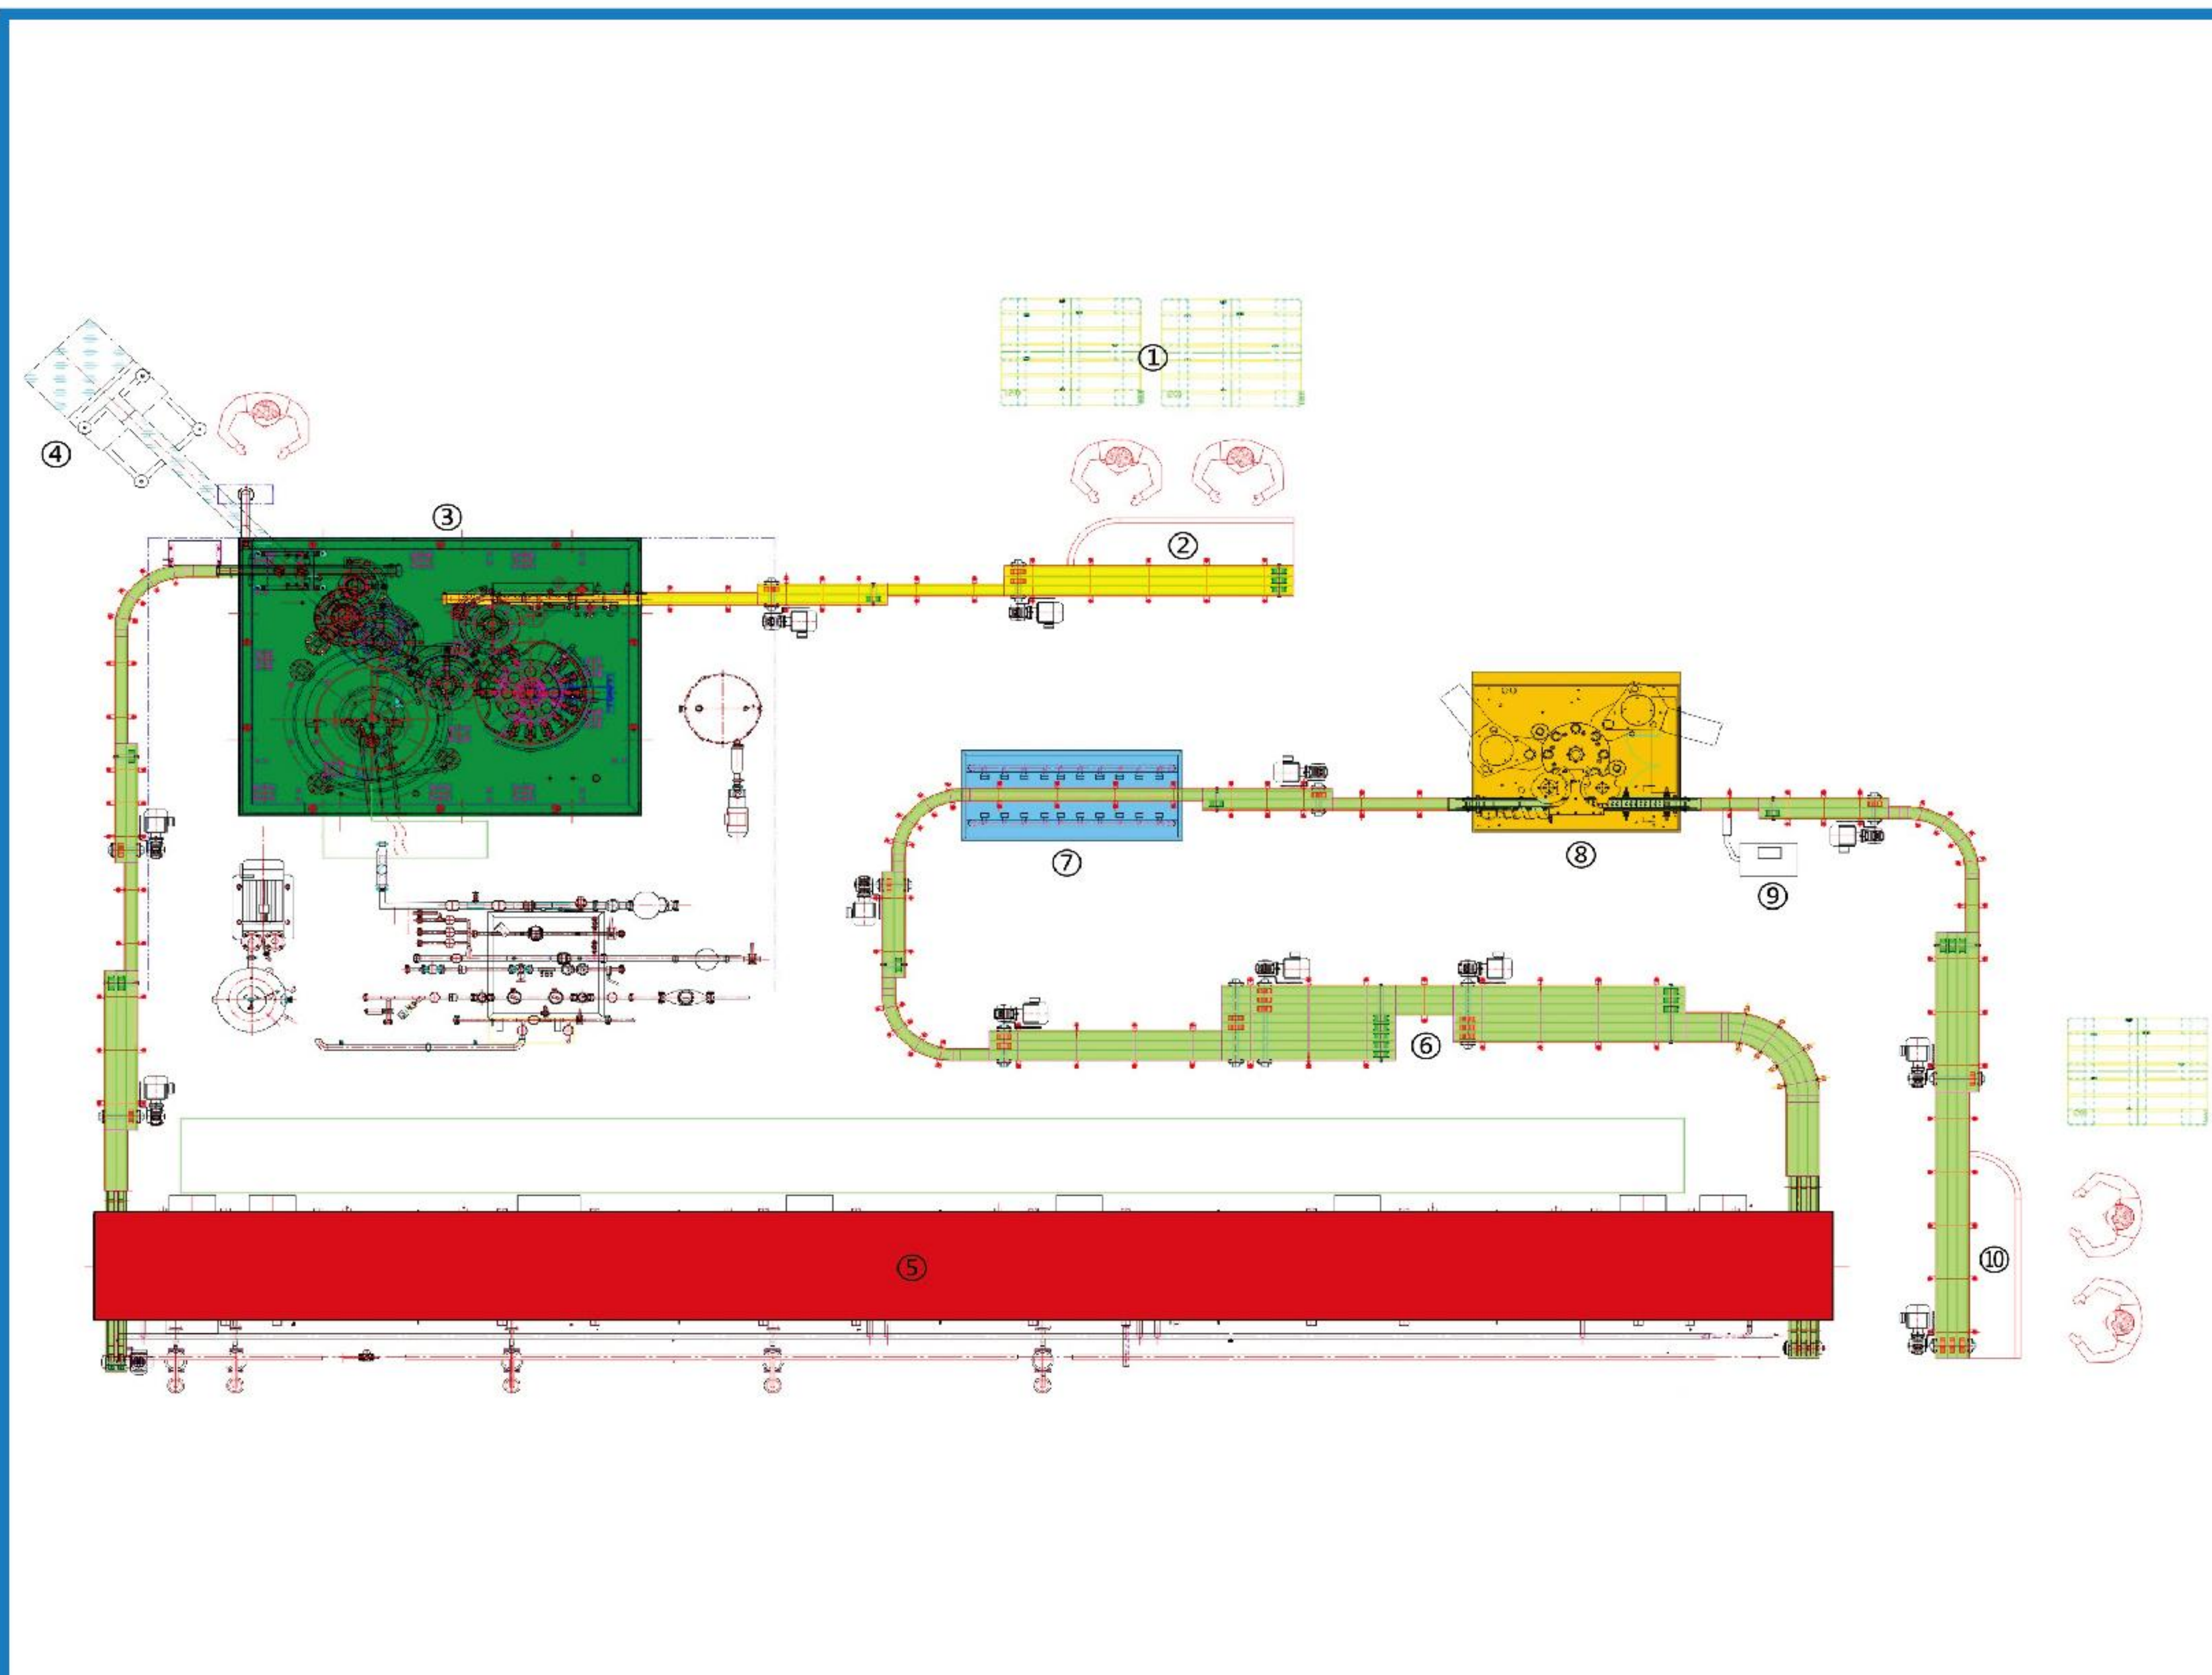

- 1.空瓶储存
- 2.人工上瓶
- 3.冲灌压三联机
- 4.输盖机
- 5.杀菌机
- 6.输瓶系统
- 7.吹干机
- 8.贴标机
- 9.喷码机
- 10.人工码垛

1. Empty Bottle Storage
2. Manually Loading Bottle
3. Rinser/Filler/Crowner 3 in 1 Monobloc
4. Cap Feeder
5. Tunnel Pasteurizer
6. Bottle Conveyor
7. Blow Drier
8. Labeler
9. Bottle Coder
10. Palletizing(M.anual)