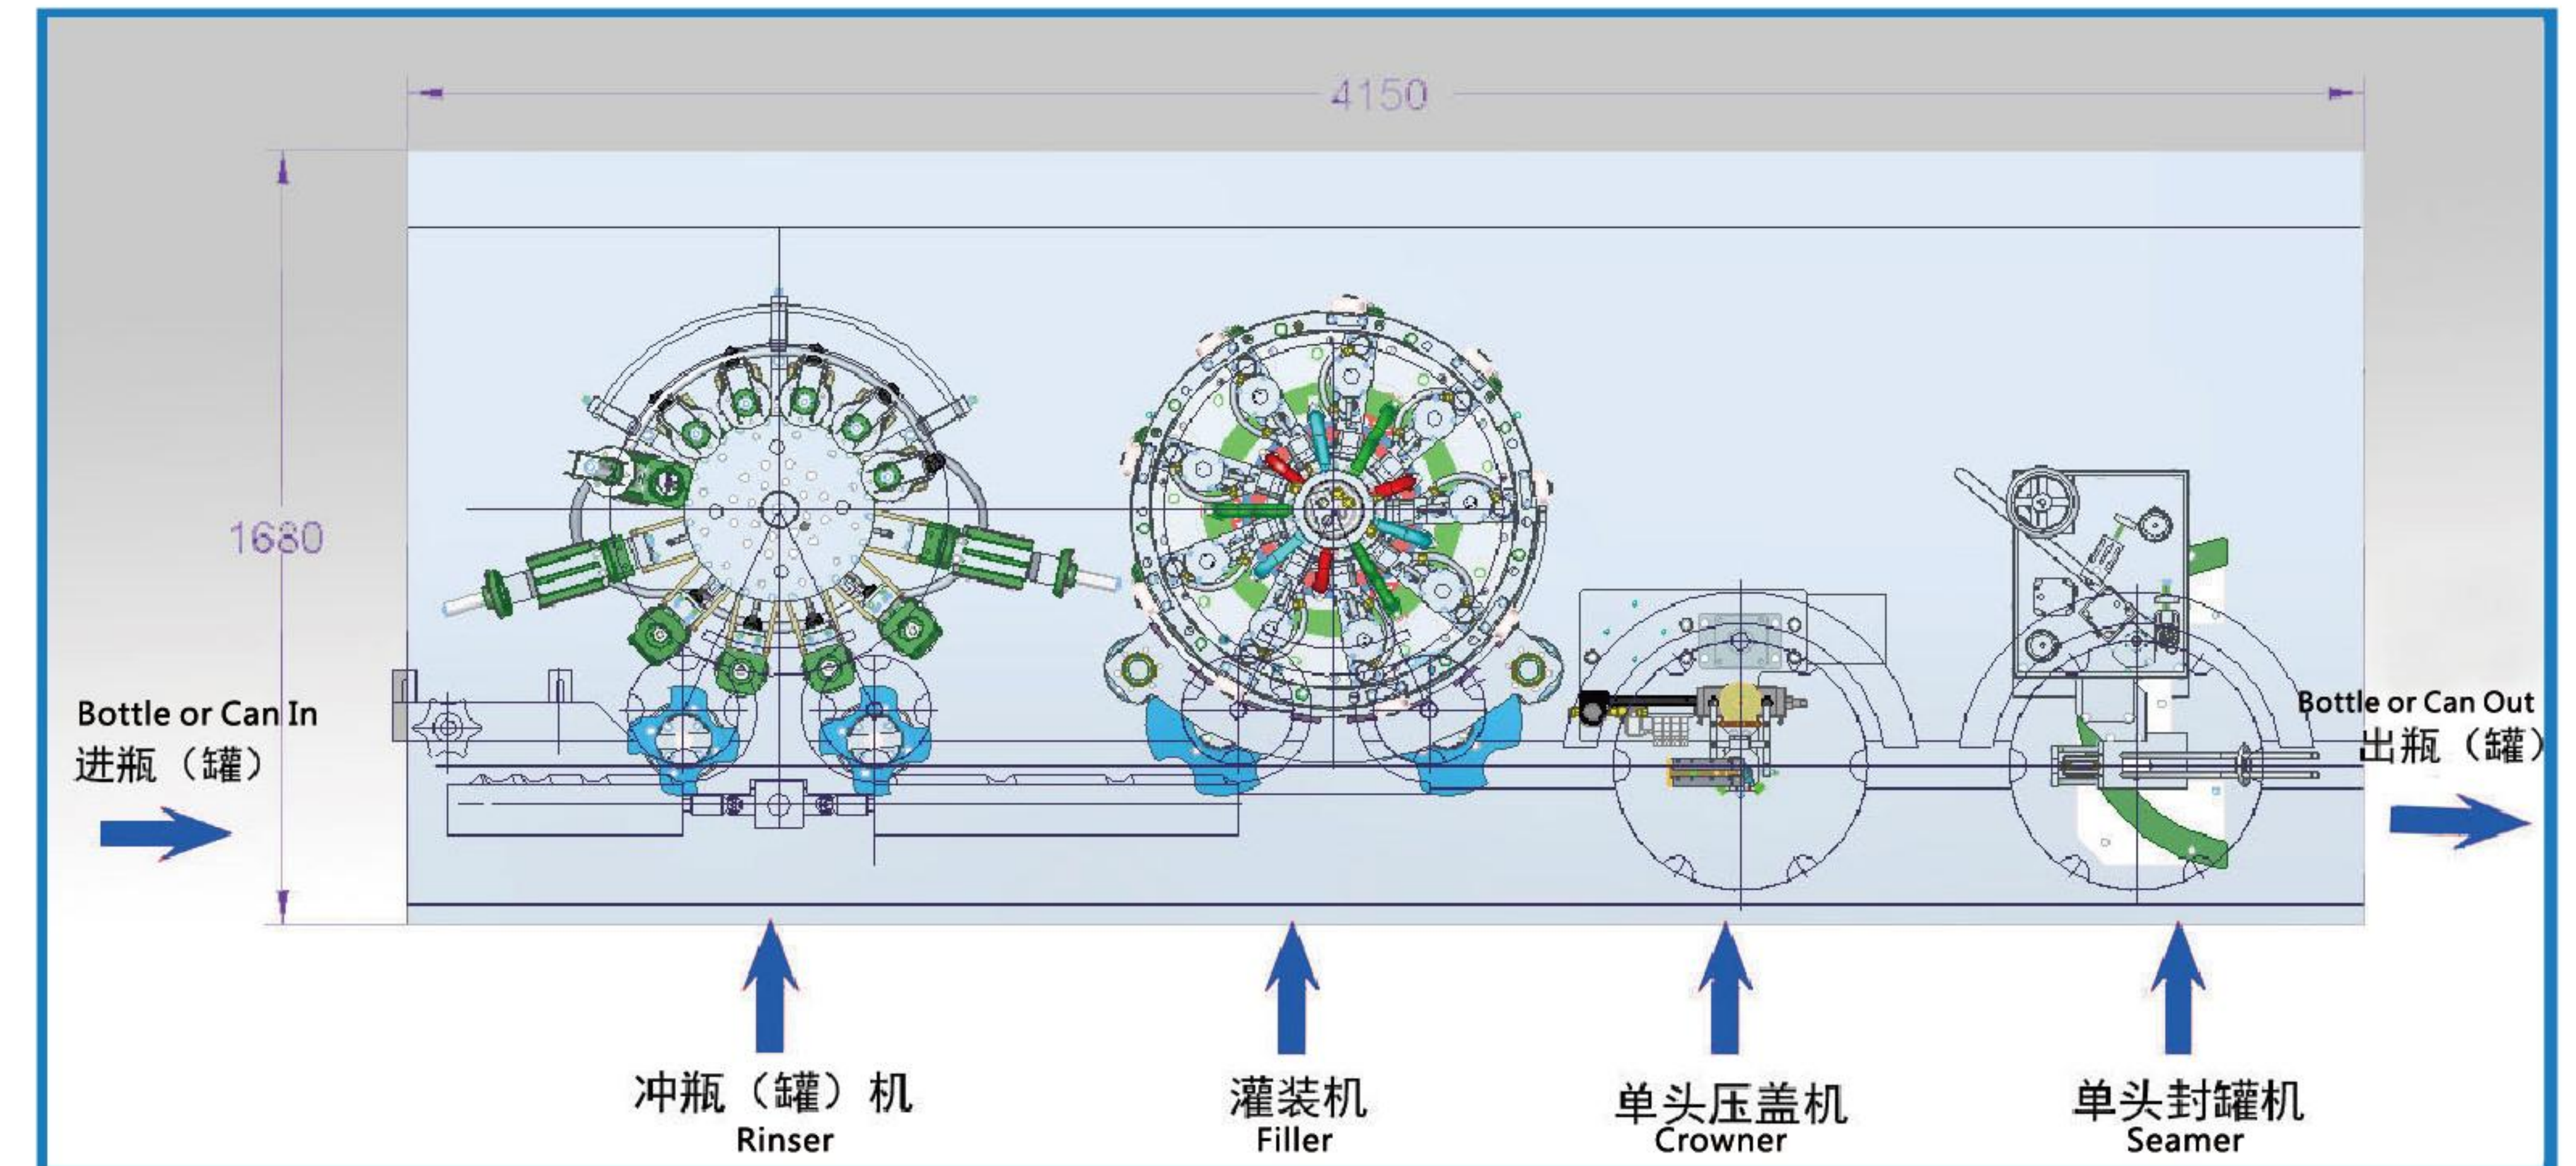

Hefei Zhongchen has done systematic research and investment for craft beer companies to provide customized packaging lines suitable for glass bottles, cans, as well as combi lines for both glass and cans. Up to now, Hefei lines have been successfully applied to many famous craft beer companies.

BG2000玻璃瓶/易拉罐啤酒灌装四合一组合机

Mode BG2000 All-in-One Solution for Craft Breweries

- 额定产量2,000瓶（罐）/小时；
- 组合机占地面积极小，由12头冲瓶（罐）机、9头灌装机、1头压盖机和1头封罐机组成；
- 玻璃瓶、易拉罐通用，模块化设计，简单变更零件即可；
- 冲瓶、冲罐一体化；
- 玻璃瓶、易拉罐灌装一体化，电子阀等压灌装，触摸屏便捷调整单个灌装阀；
- 压盖机可选拉环盖压盖机；
- 全自动单头封罐，性能可靠；
- 集中管站设计，客户接入啤酒、CO2、压缩空气、水等介质即可生产；
- 先进的自动化控制系统，生产过程全自动，只需1人即可操作、甚至无人化操作；
- 完善的设备卫生和清洗设计。

- Rated speed: 2,000 containers/hour;
- Requires limited space, 12pcs rinsing valves, 9pcs filling valves, 1pcs crowning head, 1pcs seaming head;
- Applicable for both glass and can, modular design, easily changeover;
- Bottle and can rinsing integrated in one mechanism;
- One filler for both bottle and can, electronic counter pressure filling, individual valve on line adjustment at HMI;
- Option of ring pull application for crowner;
- Automatic single head seaming with reliable performance;
- Centralized piping manifolds for product and utilities connection;
- Advanced automatic control system, which requires 1 even no operator;
- Considerate sanitary and cleaning design.